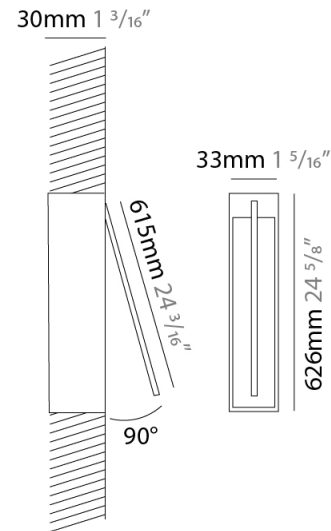

GENERAL

Series: Spillo
 Subseries: Spillo 1 Rod
 Brand: Icone
 Division: Design
 Mounting Type: Recessed
 Mounting Location: Wall
 Subcategory: Ambient

PHYSICAL

Shape: Rectangle
 Width (mm): 33
 Width (in): 1 ⁵/₁₆
 Height (mm): 626
 Height (in): 24 ⁵/₈
 Min. Recessing Depth (mm): 30
 Min. Recessing Depth (in): 1 ³/₁₆
 Light Distribution: Adjustable
[Fixture Finish: WHI / BLK / CHR / BGD](#)
 Fixture Material: Brass

LED

[Color Temperature \(°K\): 2700 / 3000](#)
 Nominal Lumen (lm): 660
 CRI: >90 CRI
 Lamp Life (hrs): 50000

OPTICAL

Adjustability: Tilt 120°

RATINGS AND CERTIFICATIONS

Certified By: Certified for North American Standards
 IP rating: IP20

GENERAL

Series: Spillo
 Subseries: Spillo 1 Rod
 Brand: Icone
 Division: Design
 Mounting Type: Recessed
 Mounting Location: Wall
 Subcategory: Ambient

PHYSICAL

Shape: Rectangle
 Width (mm): 50
 Width (in): 1 15/16
 Height (mm): 600
 Height (in): 23 5/8
 Light Distribution: Adjustable
 Fixture Finish: WHI / BLK / CHR / BGD
 Fixture Material: Brass